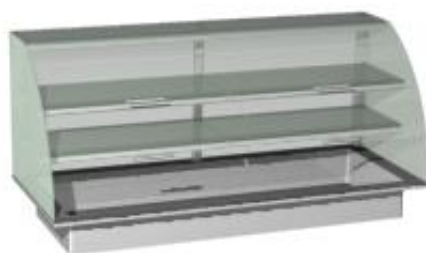

Cold display, rounded Metos Halo D-I 1R1600

Produktdata

| | |
|------------|---|
| Varenummer | 4312164 |
| Varenavn | Cold display, rounded Metos Halo D-I 1R1600 |
| Størrelse | 1600 × 650 × 1500 mm |
| Vægt | 270,000 kg |

Beskrivelse

- Cold display with nice rounded appearance and sufficient refrigeration
 - Dimensions 1600 x 650 x 1500
 - Refrigerated basin fitted for GN-containers, 4 x GN 1/1 - 100, depth 160mm
 - Cold airflow also over the containers, served food stays cold
 - Airflow cooled basin and 2 glass shelves
 - Effective compressor and fans maintain steady cold temperature on all shelves and in the basin
 - Separate lights above shelves brings out the best of goods being sold
 - Easy to clean
 - All glass parts of hardened glass
 - Condensation water evaporation system
 - Adjustable legs + / - 25mm
 - Electrical connection 230V / 16A
 - No covers on body, to be installed inside furniture or behind a tray slide line
- Accessories, to be ordered separately:
- Heightening frames for the basin