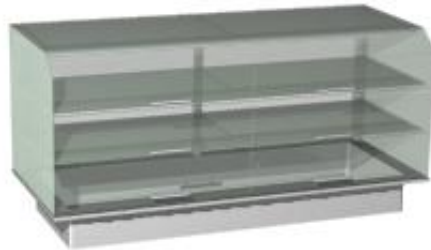

Refrigerated Display, square Metos Halo Drop-In 1S1600

Produktdata

Varenummer	4312264
Varenavn	Refrigerated Display, square Metos Halo Drop-In 1S1600
Størrelse	1600 × 650 × 1500 mm
Vægt	270,000 kg

Beskrivelse

- Cold display with nice square appearance and sufficient refrigeration
 - Dimensions 1600 x 650 x 1500
 - Refrigerated basin fitted for GN-containers, 4 x GN 1/1 - 100, depth 160mm
 - Cold airflow also over the containers, served food stays cold
 - Airflow cooled basin and 2 glass shelves
 - Effective compressor and fans maintain steady cold temperature on all shelves and in the basin
 - Separate lights above shelves brings out the best of goods being sold
 - Easy to clean
 - All glass parts of hardened glass
 - Condensation water evaporation system
 - Adjustable legs + / - 25mm
 - Electrical connection 230V / 16A, refrigerant R404a
 - No covers on body, to be installed inside furniture or behind a tray slide line
- Accessories, to be ordered separately:
- Heightening frames for the basin